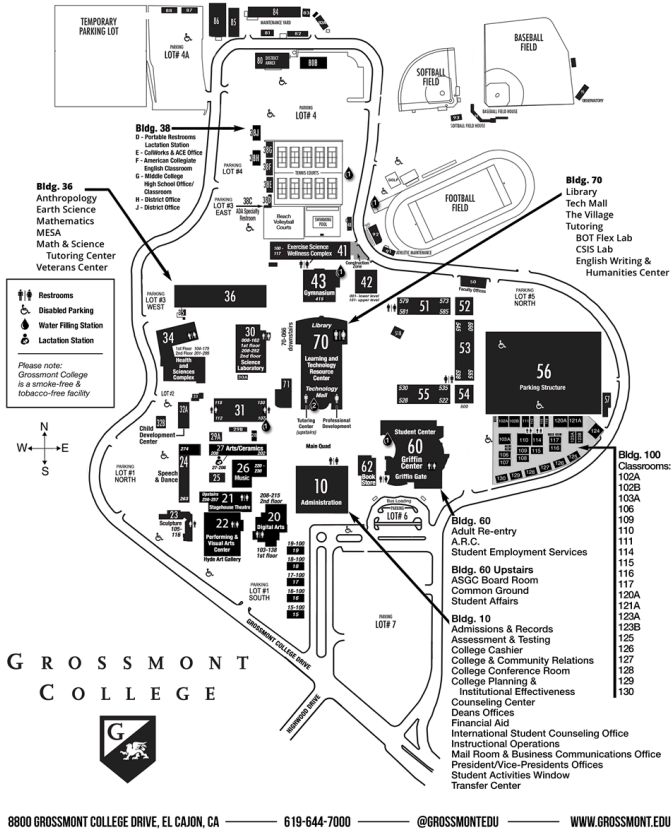

CAMPUS MAP

GROSSMONT COLLEGE CAMPUS MAP

Printable Campus Map Directions

From Interstate 8

From Interstate 8, East or West, take Highway 125 North to the Grossmont College Drive exit. Turn right at the first stop light (Grossmont College Drive). Go across the bridge to the second traffic signal. Go straight onto the Grossmont College perimeter road.

From Highway 94

From Highway 94 East, take Highway 125 North to the Grossmont College Drive exit. Turn right at the first stop light (Grossmont College Drive). Go across the bridge to the second traffic signal. Go straight onto the Grossmont College perimeter road.

From Highway 52

From Highway 52 East, take Highway 125 South to the Grossmont College Drive exit. Turn right at the first stop light (Grossmont College Drive). Go straight onto the Grossmont College perimeter road.